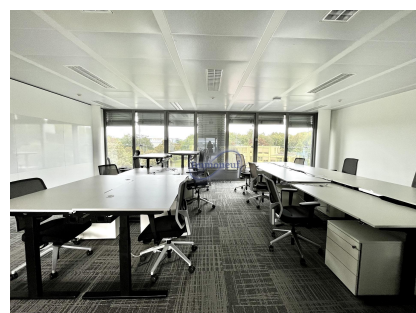

Office
650m²
Luxembourg-Kirchberg

22 750€

Immoneuf offers you...Spacious offices in the highly sought-after Kirchberg district, also known as the financial heart of Luxembourg! These magnificent 650 m² offices, surrounded by large bay windows, contain a dozen individual and shared offices, several large meeting rooms, male and female WCs, and a very large open space with a concentration cubicle. These magnificent offices are located in a smart building, the K2 building. Office access with badge. Immediately available. Rent €22,750/month including charges. For more information or a visit, please contact us on 26.26.40 or by e-mail at immoneuf@pt.lu.

CHARACTERISTICS

Number of pieces : -
Nb. chamber (s) : -
Area : 650m²
Nb. of bathrooms : -
Equipped kitchen : Non

 **Immoneuf**

 **28, rue des Bains L-1212**

 **26 26 40**

 **immoneuf@pt.lu**

 **<https://www.immoneuf.lu/detail-2234659>**