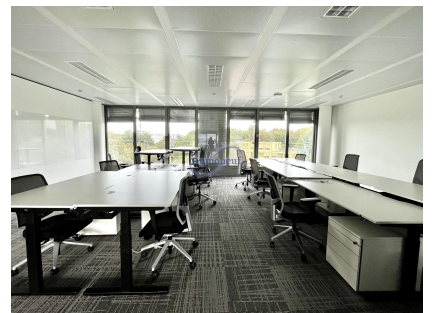

Office
650m²
Luxembourg-Kirchberg

22 750€

Immoneuf offers you...Spacious offices in the highly sought-after Kirchberg district, also known as the financial heart of Luxembourg! These magnificent 650 m² offices, surrounded by large bay windows, contain a dozen individual and shared offices, several large meeting rooms, male and female WCs, and a very large open space with a concentration cubicle. These magnificent offices are located in a smart building, the K2 building. Office access with badge. Immediately available. Rent €22,750/month including charges. For more information or a visit, please contact us on 26.26.40 or by e-mail at immoneuf@pt.lu.

CHARACTERISTICS

Number of pieces : -
Nb. chamber (s) : -
Area : 650m²
Nb. of bathrooms : -
Equipped kitchen : Non

 **Immoneuf**

 **28, rue des Bains L-1212**

 **26 26 40**

 **immoneuf@pt.lu**

 **<https://www.immoneuf.lu/detail-2234659>**