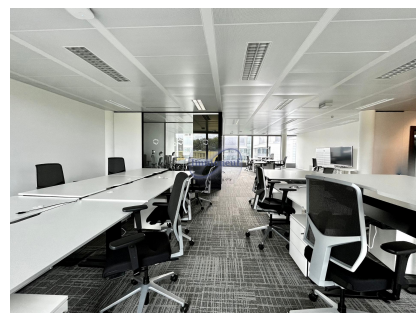

Office
650m²
Luxembourg-Kirchberg

22 750€

Immoneuf offers you...Spacious offices in the highly sought-after Kirchberg district, also known as the financial heart of Luxembourg! These magnificent 650 m² offices, surrounded by large bay windows, contain a dozen individual and shared offices, several large meeting rooms, male and female WCs, and a very large open space with a concentration cubicle. These magnificent offices are located in a smart building, the K2 building. Office access with badge. Immediately available. Rent €22,750/month including charges. For more information or a visit, please contact us on 26.26.40 or by e-mail at immoneuf@pt.lu.

CHARACTERISTICS

Number of pieces : -
Nb. chamber (s) : -
Area : 650m²
Nb. of bathrooms : -
Equipped kitchen : Non

 **Immoneuf**

 **28, rue des Bains L-1212**

 **26 26 40**

 **immoneuf@pt.lu**

 **<https://www.immoneuf.lu/detail-2234659>**