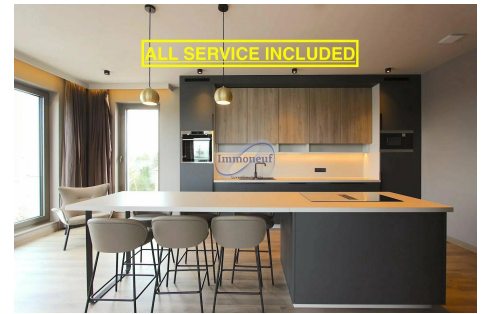

Furnished flat
123m² 2 Bedroom(s)
Kirchberg

5 750€

Furnished and air-conditioned penthouse for rent in Kirchberg-Luxembourg opposite the new Jean Monet building. You can enjoy a fully furnished and air-conditioned penthouse for rent with a sleek design, a living area of 123m² + spacious terrace and built according to the low energy consumption standards, class A. The residence "ESPERANCE", completed in 2023, guarantees undeniable comfort thanks to exceptional maintenance services. The price includes all charges and insurance (except electricity). Medium (6 months) or long term rental formulas. The penthouse is composed as follows: - An entrance hall, - 2 parental suites with private bathrooms, - A spacious living room opening onto a fully equipped open kitchen, - A dining room, - A terrace +/- 25m² accessible by sliding glass doors, - A common laundry room, - Optional indoor parking space (200€/month). Facilities and services :- Elegant, high-end and contemporary furniture, - Fully equipped kitchen (dishwasher, induction hob, built-in microwave, fr...

CHARACTERISTICS

Number of pieces : 1
Nb. chamber (s) : 2
Area : 123m²
Nb. of bathrooms : 2
Equipped kitchen : Non

 **Immoneuf**

 **28, rue des Bains L-1212**

 **26 26 40**

 **immoneuf@pt.lu**

 **<https://www.immoneuf.lu/detail-2234636>**