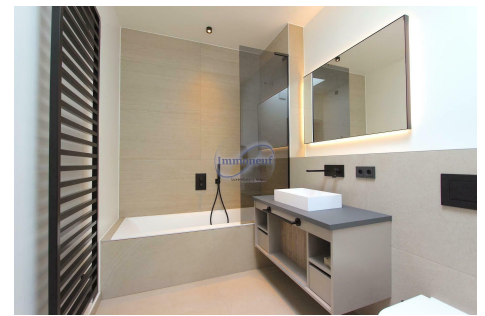

Furnished flat
123m² 2 Bedroom(s)
Kirchberg

5 750€

Furnished and air-conditioned penthouse for rent in Kirchberg-Luxembourg opposite the new Jean Monet building. You can enjoy a fully furnished and air-conditioned penthouse for rent with a sleek design, a living area of 123m² + spacious terrace and built according to the low energy consumption standards, class A. The residence "ESPERANCE", completed in 2023, guarantees undeniable comfort thanks to exceptional maintenance services. The price includes all charges and insurance (except electricity). Medium (6 months) or long term rental formulas. The penthouse is composed as follows: - An entrance hall, - 2 parental suites with private bathrooms, - A spacious living room opening onto a fully equipped open kitchen, - A dining room, - A terrace +/- 25m² accessible by sliding glass doors, - A common laundry room, - Optional indoor parking space (200€/month). Facilities and services :- Elegant, high-end and contemporary furniture, - Fully equipped kitchen (dishwasher, induction hob, built-in microwave, fr...

CHARACTERISTICS

Number of pieces : 1
Nb. chamber (s) : 2
Area : 123m²
Nb. of bathrooms : 2
Equipped kitchen : Non

 **Immoneuf**

 **28, rue des Bains L-1212**

 **26 26 40**

 **immoneuf@pt.lu**

 **<https://www.immoneuf.lu/detail-2234636>**