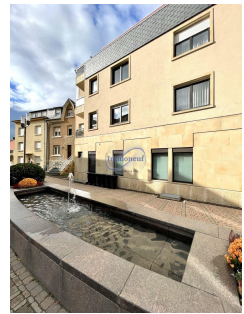

Office
13m²
Walferdange

765€
Monthly charges : 70€

Agence Immoneuf offers you an office in Luxembourg-Bereldange, which is located in a nice building in a calm area.

CHARACTERISTICS

Number of pieces : -
Nb. chamber (s) : -
Area : 13m²
Nb. of bathrooms : -
Equipped kitchen : Non