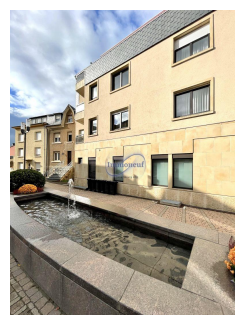

Office
13m²
Walferdange

765€
Monthly charges : 70€

Agence Immoneuf offers you an office in Luxembourg-Bereldange, which is located in a nice building in a calm area.

CHARACTERISTICS

Number of pieces : -
Nb. chamber (s) : -
Area : 13m²
Nb. of bathrooms : -
Equipped kitchen : Non