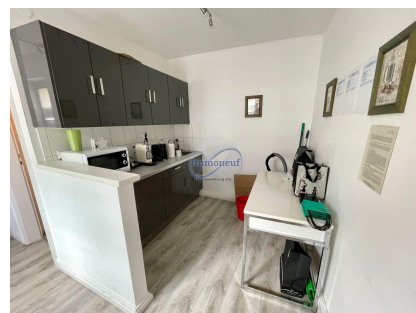

Office
65m²
Luxembourg-Centre

3 100€
Monthly charges : 50€

Furnished and equipped offices for rent – 65m2 in the heart of downtownAvailability: March 2025Located in the heart of downtown, these fully renovated 65 m2 offices offer a modern and functional work environment. They include:Entrance hallFully equipped modern kitchenSanitaryAn open space with two officesAn individual officeThe rent includes furniture and equipment. The charges include water and cleaning of common areas. Electricity and heating are the responsibility of the tenant.Quality finishes with parquet flooring and modern furniture.For more information or to arrange a visit, please contact us at 26 26 40 or by email at immoneuf@pt.lu.

CHARACTERISTICS

Number of pieces : -
Nb. chamber (s) : -
Area : 65m²
Nb. of bathrooms : -
Equipped kitchen : Oui

 **Immoneuf**

 **28, rue des Bains L-1212**

 **26 26 40**

 **immoneuf@pt.lu**

 **<https://www.immoneuf.lu/detail-2233763>**