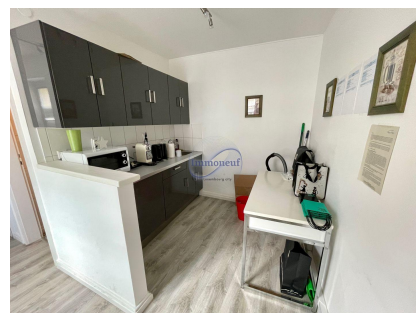

Office
65m²
Luxembourg-Centre

3 100€
Monthly charges : 50€

Furnished and equipped offices for rent – 65m² in the heart of downtownAvailability: March 2025Located in the heart of downtown, these fully renovated 65 m² offices offer a modern and functional work environment. They include:Entrance hallFully equipped modern kitchenSanitaryAn open space with two officesAn individual officeThe rent includes furniture and equipment. The charges include water and cleaning of common areas. Electricity and heating are the responsibility of the tenant.Quality finishes with parquet flooring and modern furniture.For more information or to arrange a visit, please contact us at 26 26 40 or by email at immoneuf@pt.lu.

CHARACTERISTICS

Number of pieces : -
Nb. chamber (s) : -
Area : 65m²
Nb. of bathrooms : -
Equipped kitchen : Oui

 **Immoneuf**

 **28, rue des Bains L-1212**

 **26 26 40**

 **immoneuf@pt.lu**

 **<https://www.immoneuf.lu/detail-2233763>**