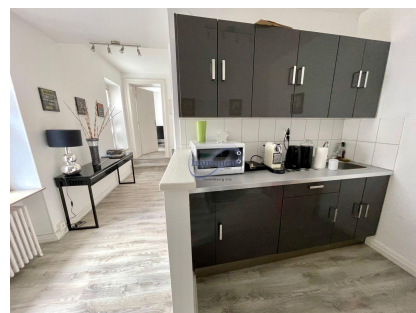

Office
65m²
Luxembourg-Centre

3 100€
Monthly charges : 50€

Furnished and equipped offices for rent – 65m2 in the heart of downtownAvailability: March 2025Located in the heart of downtown, these fully renovated 65 m2 offices offer a modern and functional work environment. They include:Entrance hallFully equipped modern kitchenSanitaryAn open space with two officesAn individual officeThe rent includes furniture and equipment. The charges include water and cleaning of common areas. Electricity and heating are the responsibility of the tenant.Quality finishes with parquet flooring and modern furniture.For more information or to arrange a visit, please contact us at 26 26 40 or by email at immoneuf@pt.lu.

CHARACTERISTICS

Number of pieces : -
Nb. chamber (s) : -
Area : 65m²
Nb. of bathrooms : -
Equipped kitchen : Oui

 **Immoneuf**

 **28, rue des Bains L-1212**

 **26 26 40**

 **immoneuf@pt.lu**

 **<https://www.immoneuf.lu/detail-2233763>**