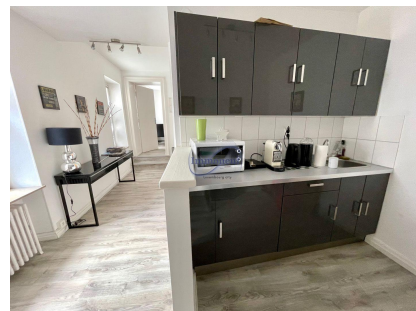

Office
65m²
Luxembourg-Centre

3 100€
Monthly charges : 50€

Furnished and equipped offices for rent – 65m2 in the heart of downtownAvailability: March 2025Located in the heart of downtown, these fully renovated 65 m2 offices offer a modern and functional work environment. They include:Entrance hallFully equipped modern kitchenSanitaryAn open space with two officesAn individual officeThe rent includes furniture and equipment. The charges include water and cleaning of common areas. Electricity and heating are the responsibility of the tenant.Quality finishes with parquet flooring and modern furniture.For more information or to arrange a visit, please contact us at 26 26 40 or by email at immoneuf@pt.lu.

CHARACTERISTICS

Number of pieces : -
Nb. chamber (s) : -
Area : 65m²
Nb. of bathrooms : -
Equipped kitchen : Oui

 **Immoneuf**

 **28, rue des Bains L-1212**

 **26 26 40**

 **immoneuf@pt.lu**

 **<https://www.immoneuf.lu/detail-2233763>**