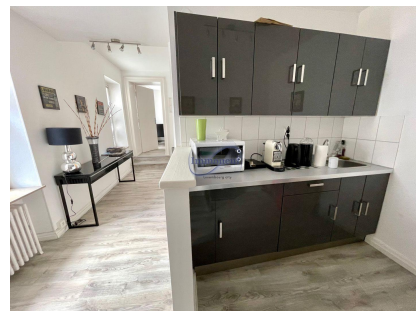

Office
65m²
Luxembourg-Centre

3 100€
Monthly charges : 50€

Furnished and equipped offices for rent – 65m² in the heart of downtownAvailability: March 2025Located in the heart of downtown, these fully renovated 65 m² offices offer a modern and functional work environment. They include:Entrance hallFully equipped modern kitchenSanitaryAn open space with two officesAn individual officeThe rent includes furniture and equipment. The charges include water and cleaning of common areas. Electricity and heating are the responsibility of the tenant.Quality finishes with parquet flooring and modern furniture.For more information or to arrange a visit, please contact us at 26 26 40 or by email at immoneuf@pt.lu.

CHARACTERISTICS

Number of pieces : -
Nb. chamber (s) : -
Area : 65m²
Nb. of bathrooms : -
Equipped kitchen : Oui

 **Immoneuf**

 **28, rue des Bains L-1212**

 **26 26 40**

 **immoneuf@pt.lu**

 **<https://www.immoneuf.lu/detail-2233763>**